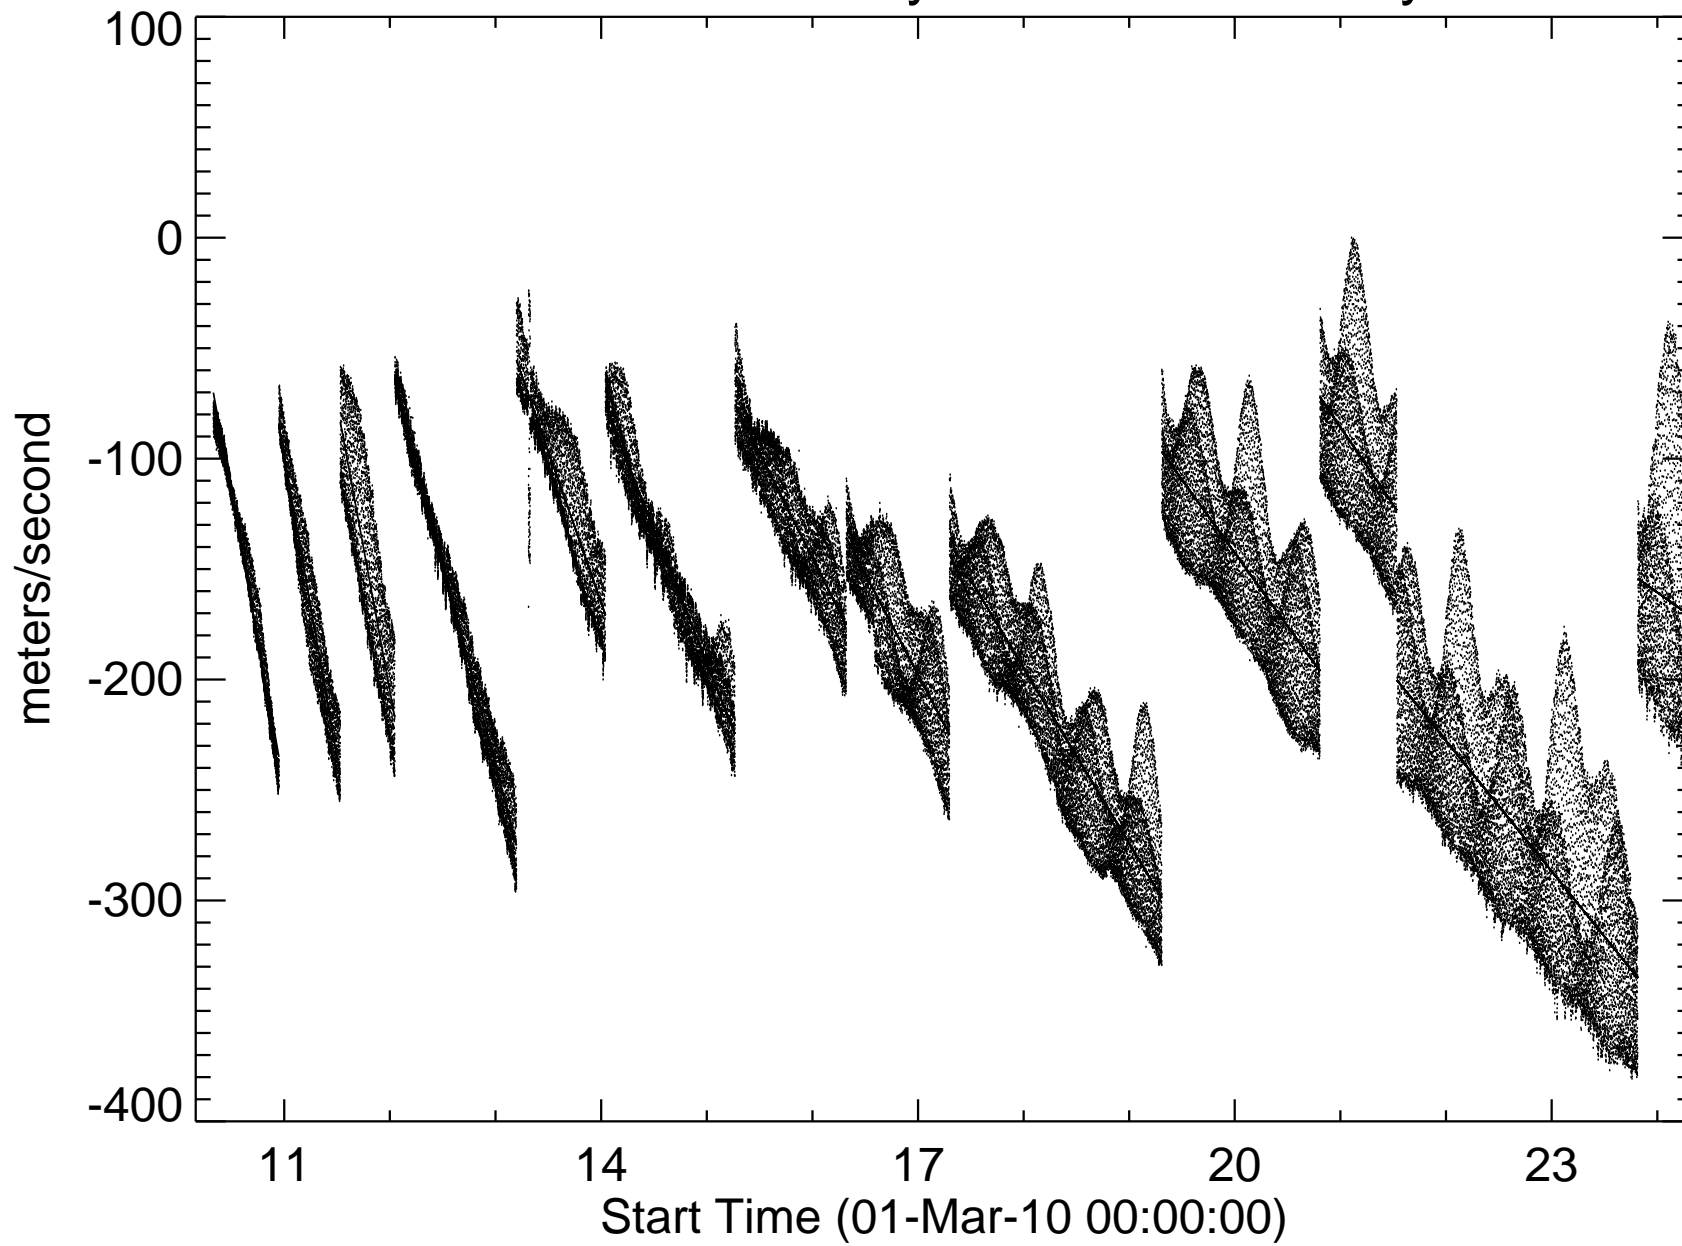

SDO radial orbital velocity - HMI raw velocity median

SDO radial orbital velocity - HMI raw velocity median