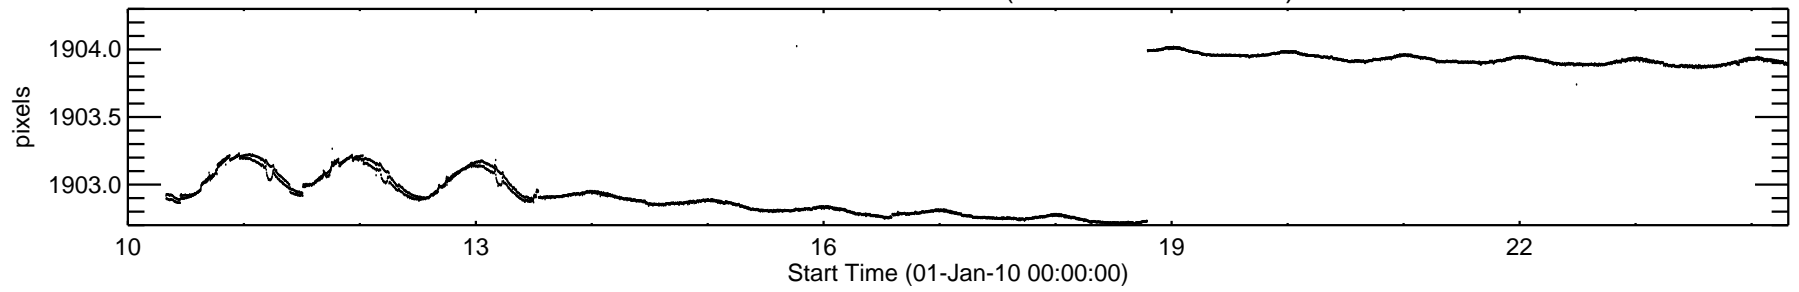

HMI Camera 2 Solar Radius (CDELTA1*RSUNREF)

HMI Optical Package Temperature (TS37)

HMI Telescope Tube Temperature (TS06)

HMI Front Window Temperature (TS01)