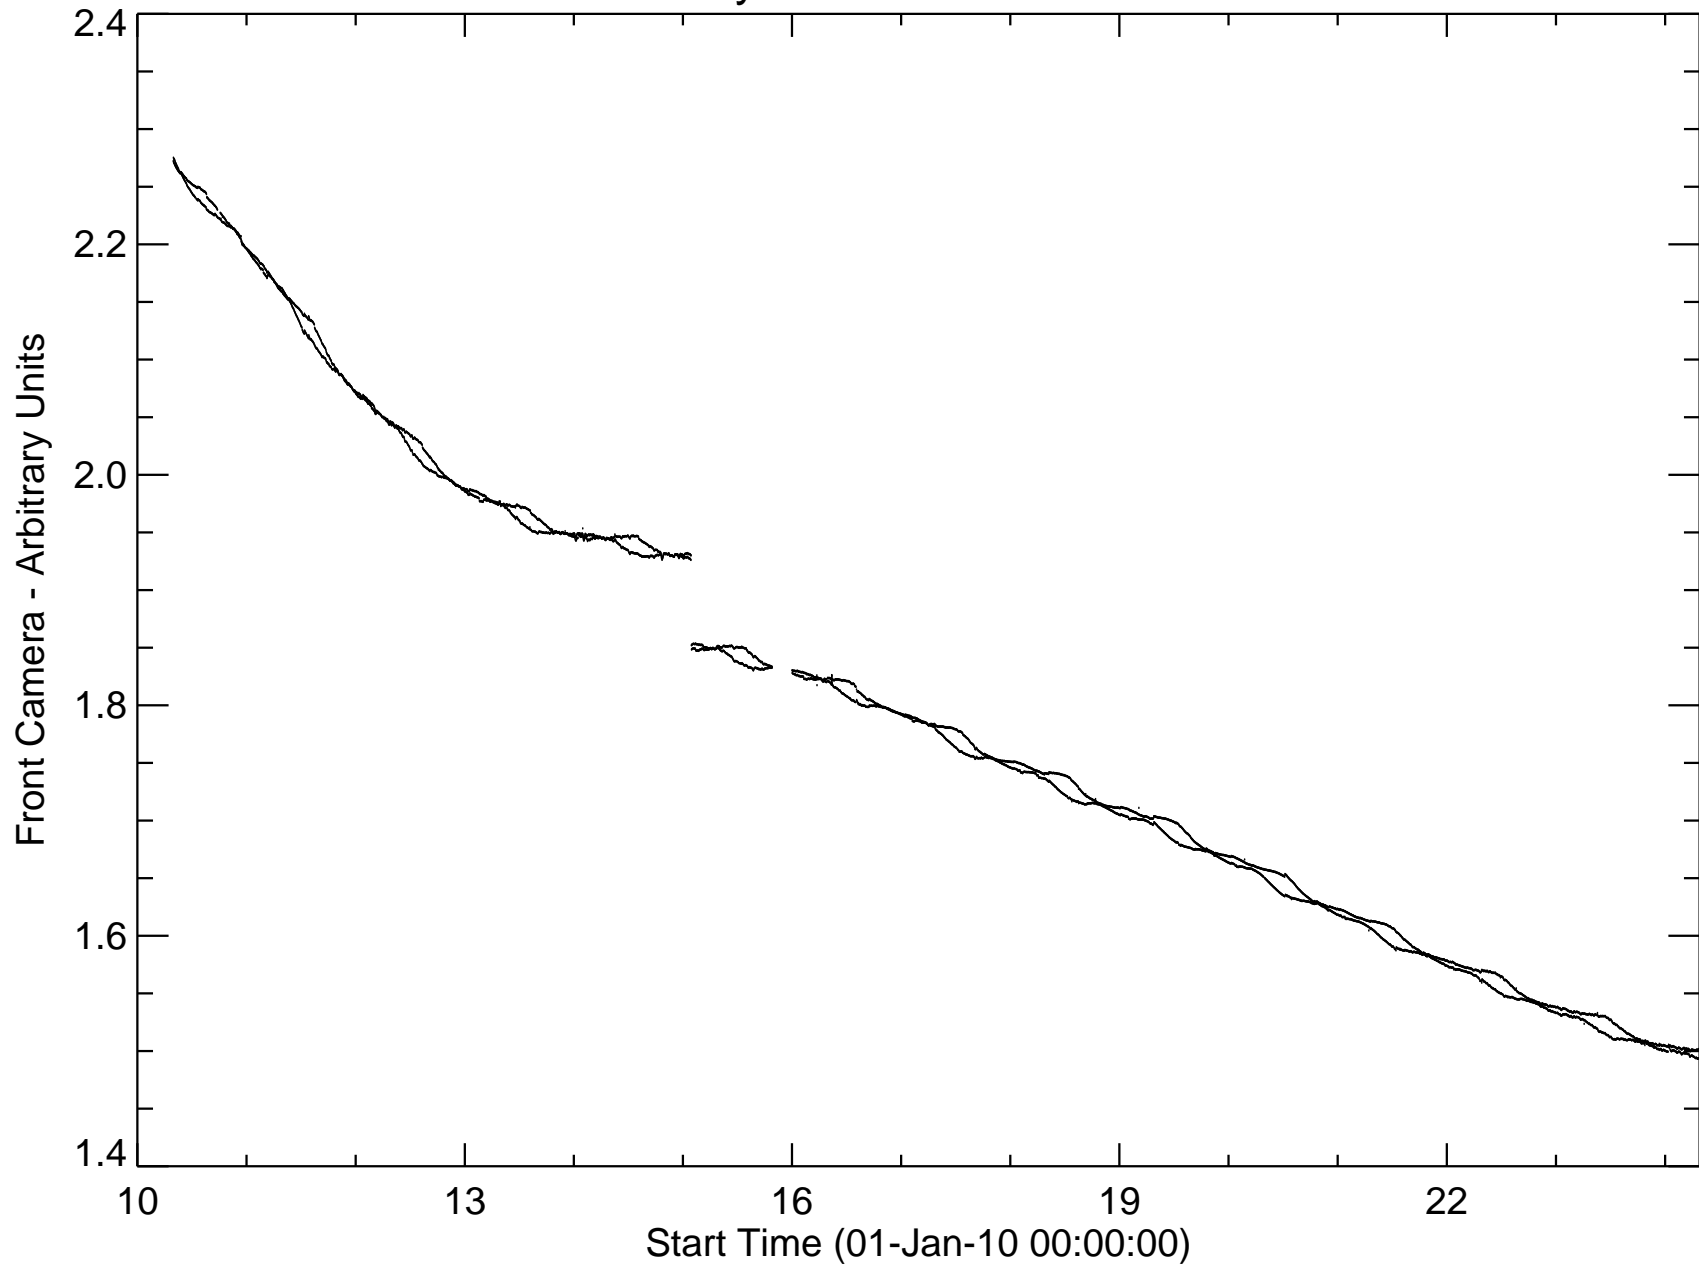

HMI Continuum Tuned Intensity Mean

HMI Intensity Mean - Distance Corrected

HMI Intensity Mean - Distance and Crop Corrected