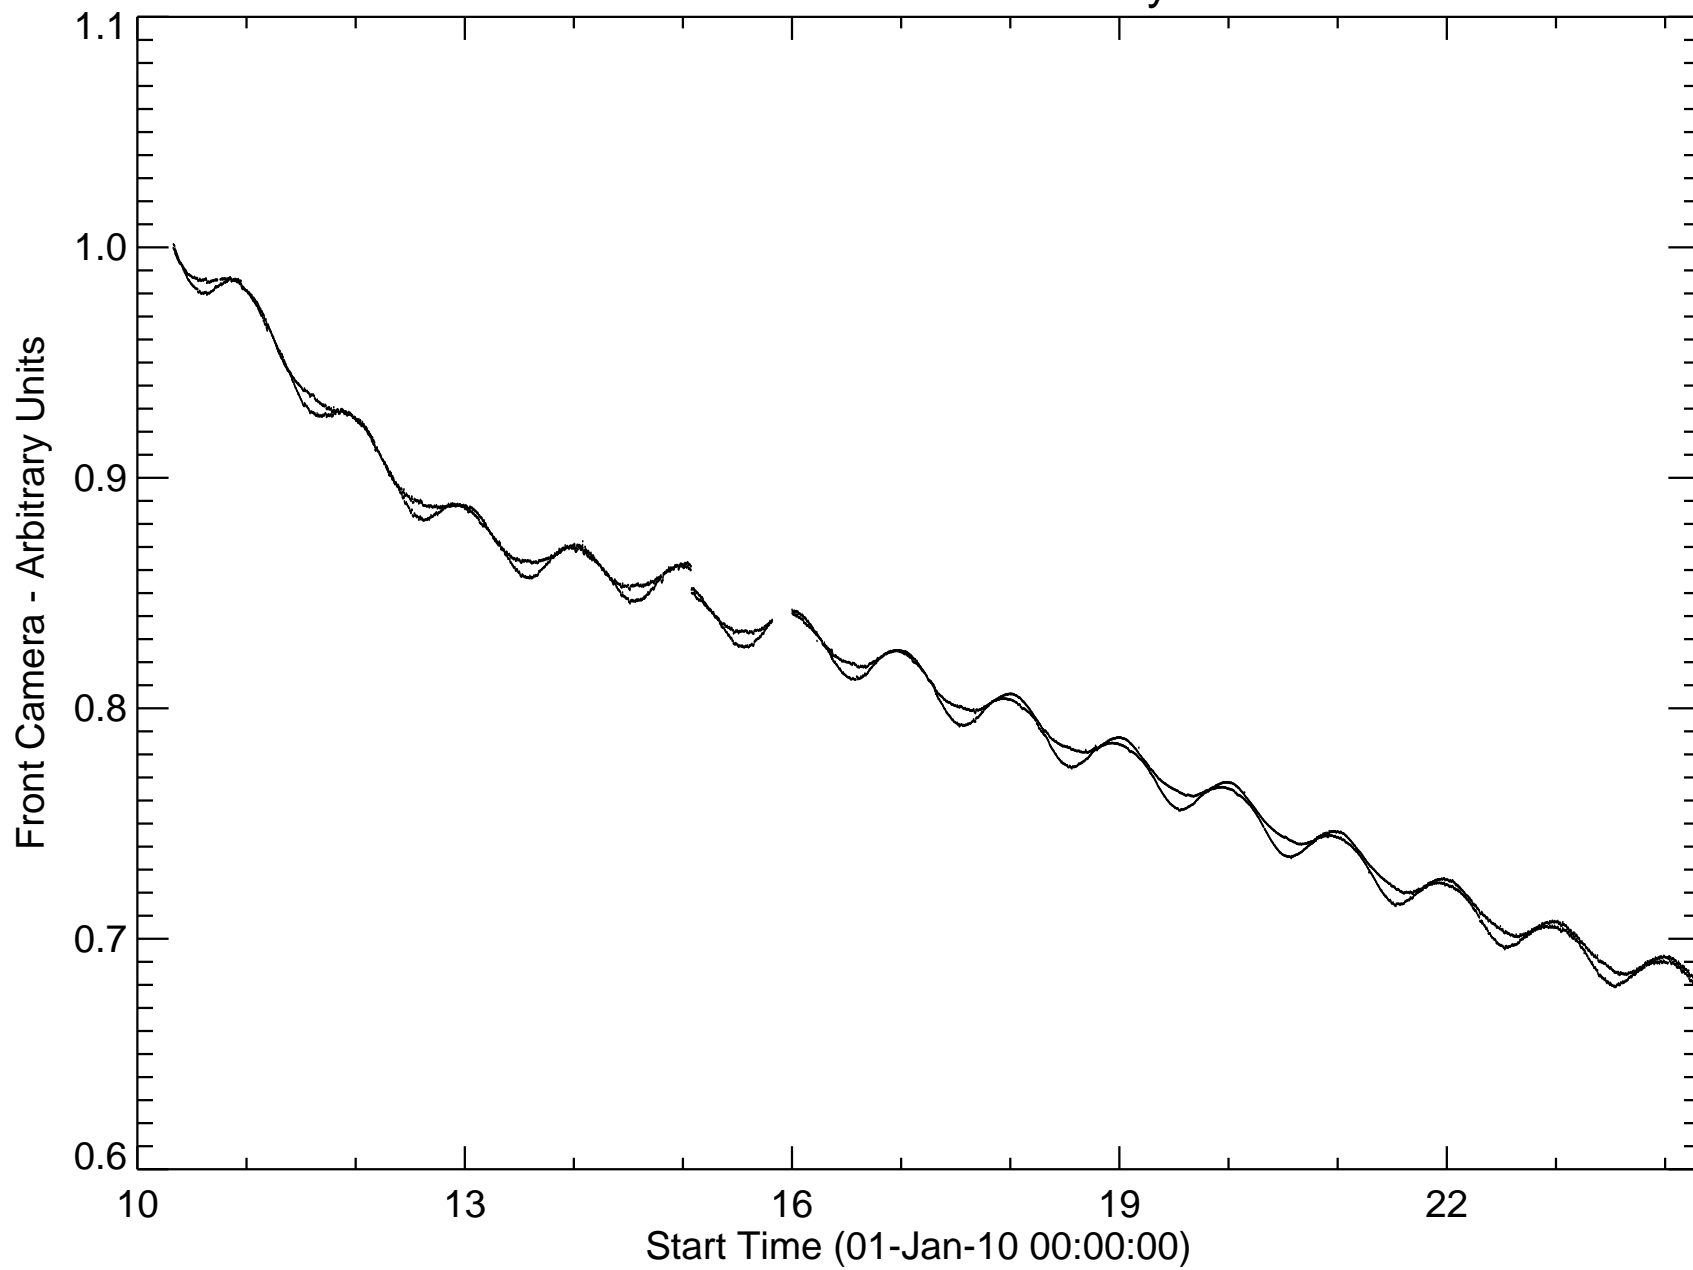

HMI Continuum Tuned Intensity Median