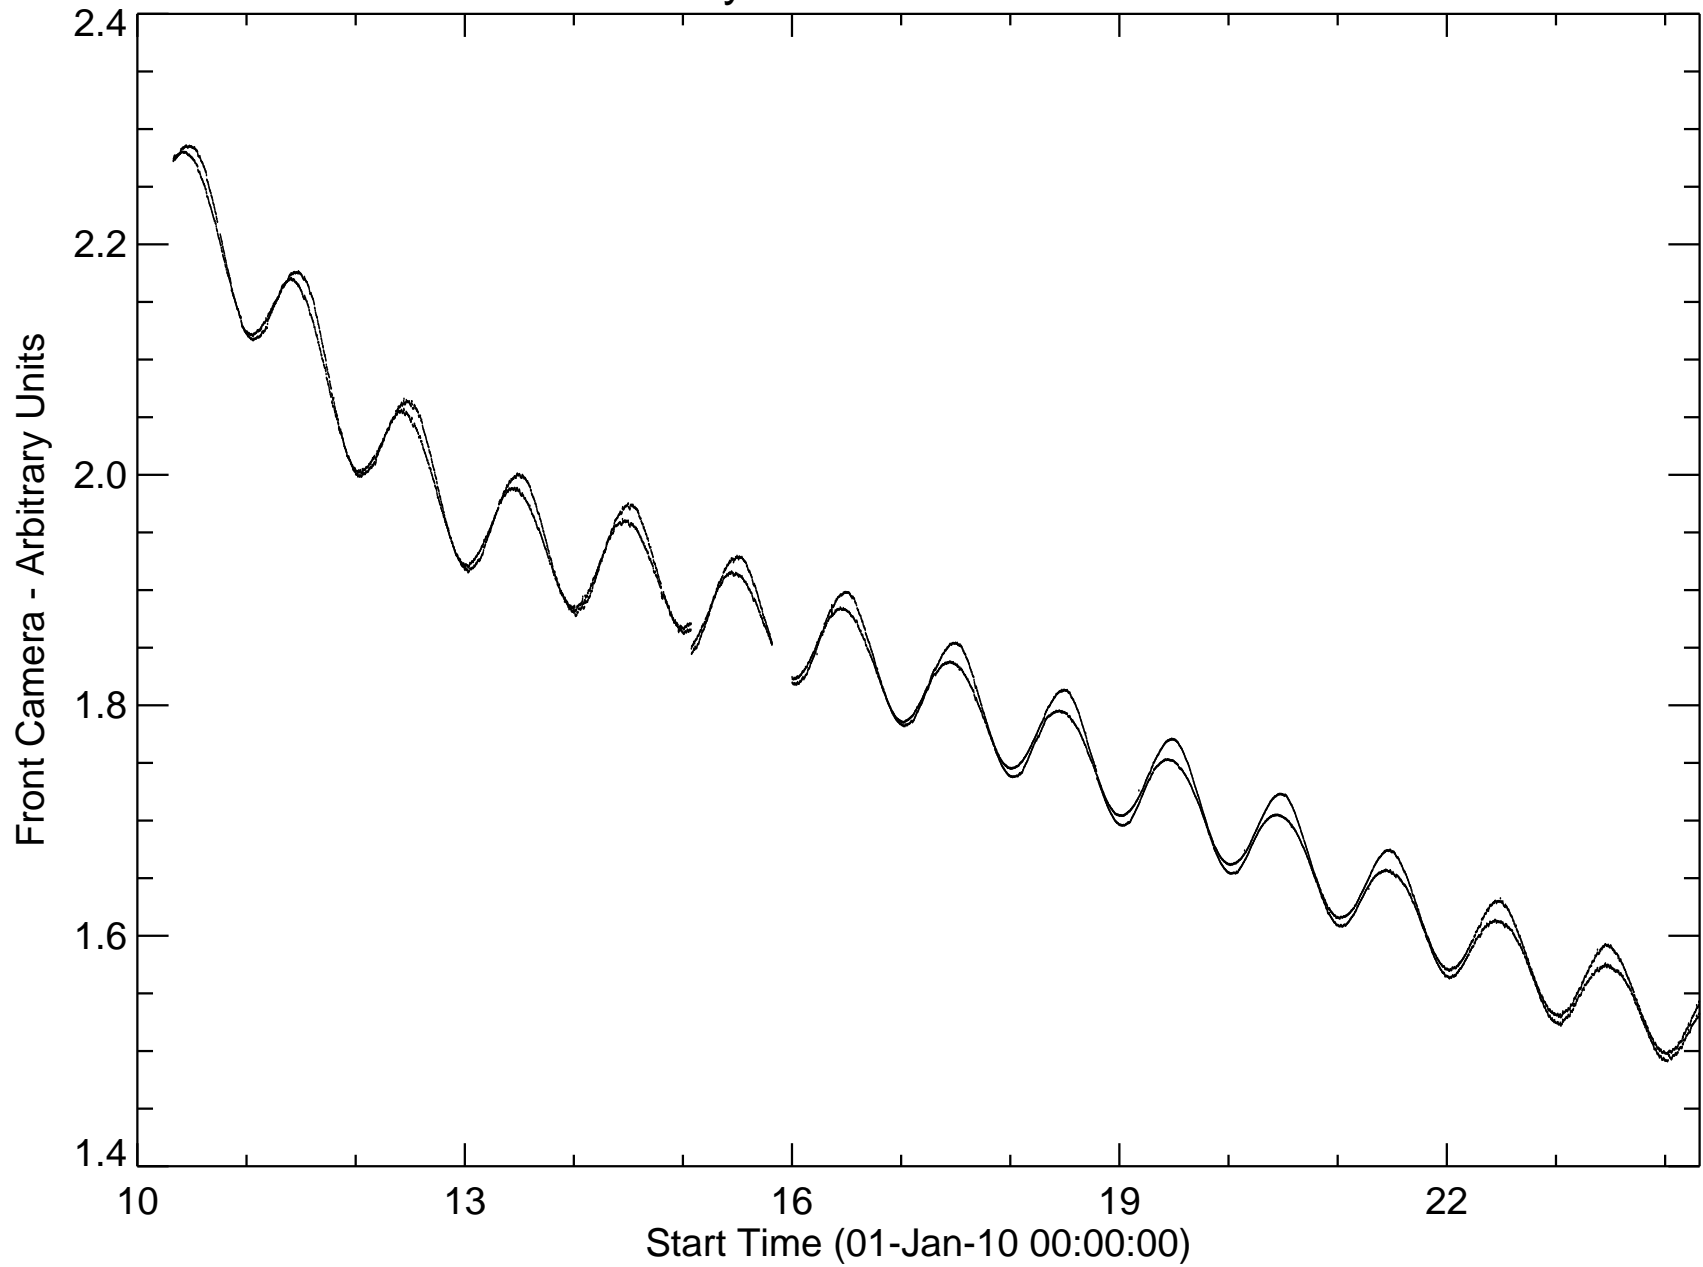

HMI Intensity Median - Distance Corrected