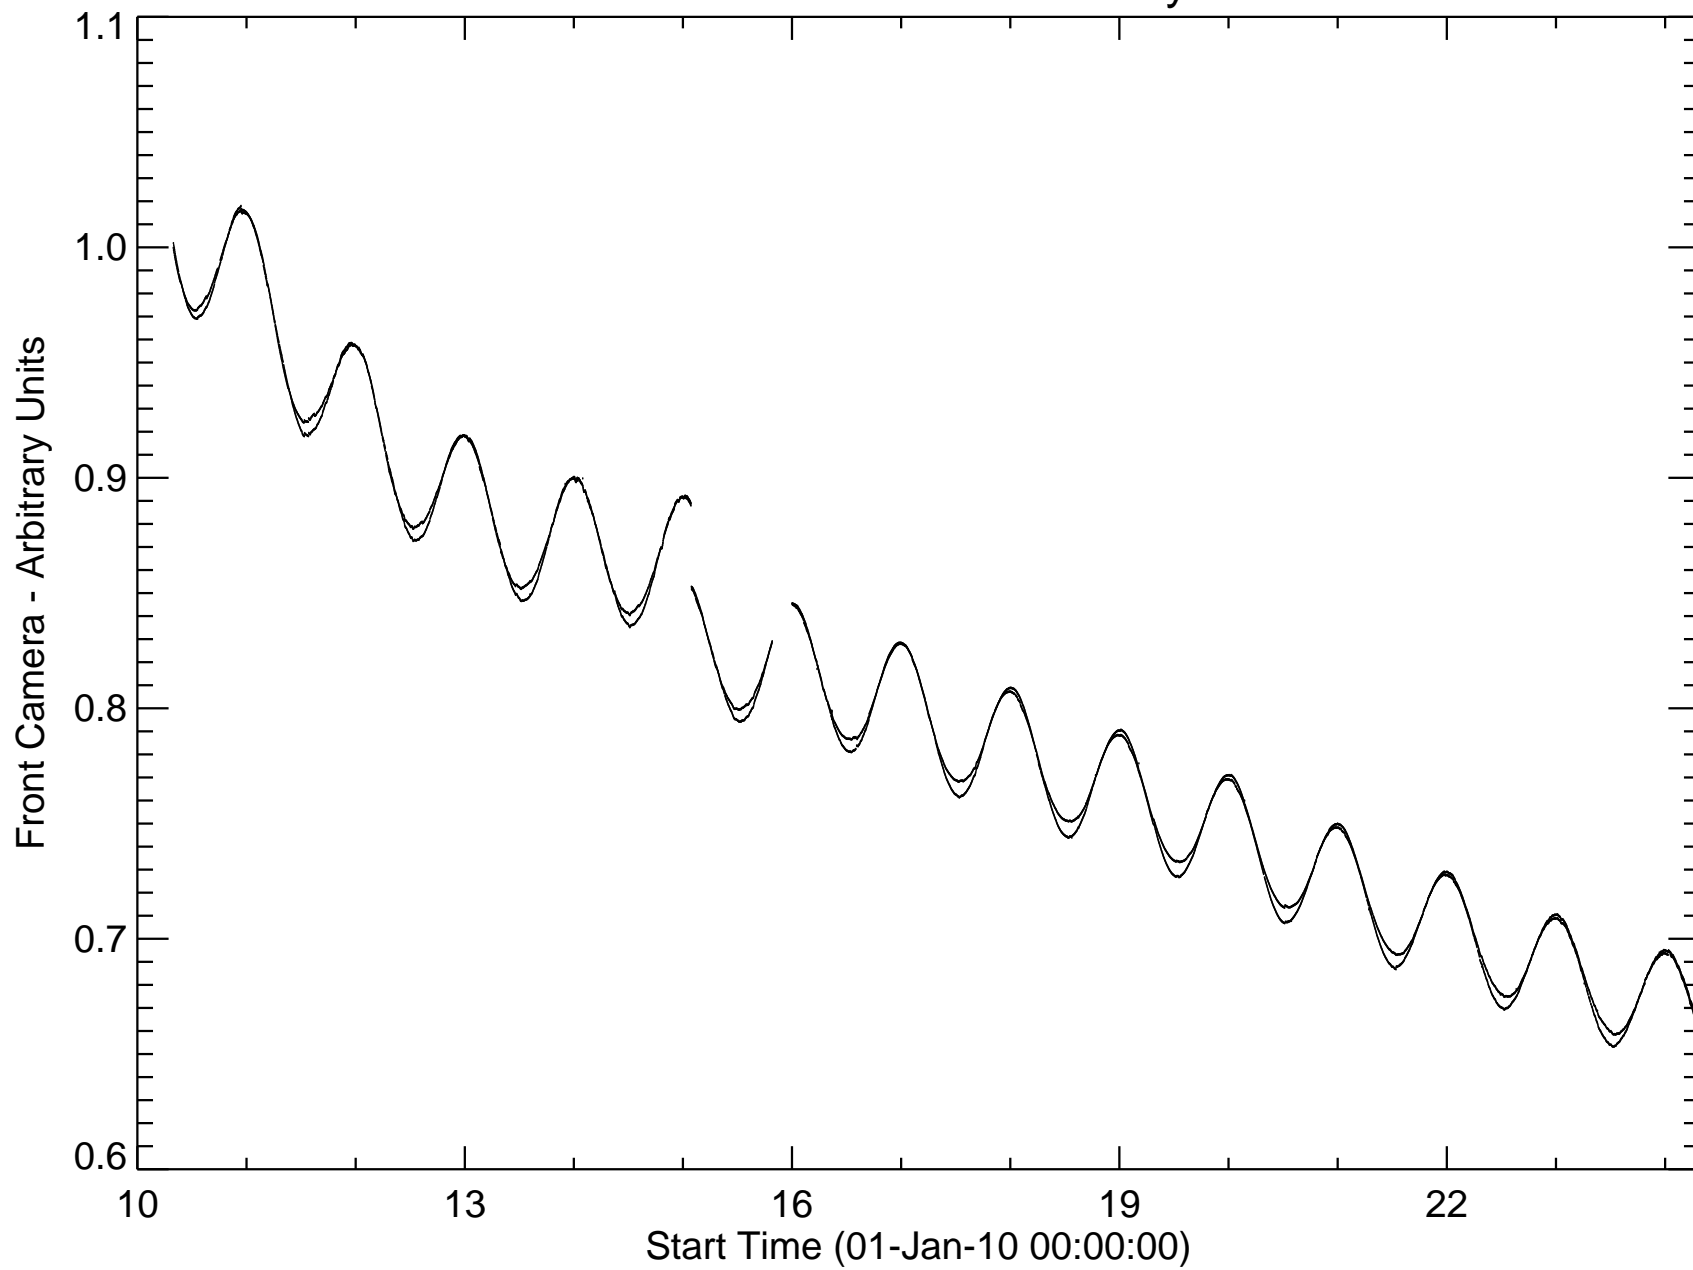

HMI Continuum Tuned Intensity Mean

HMI Intensity Mean - Distance Corrected

HMI Intensity Mean - Distance and Crop Corrected