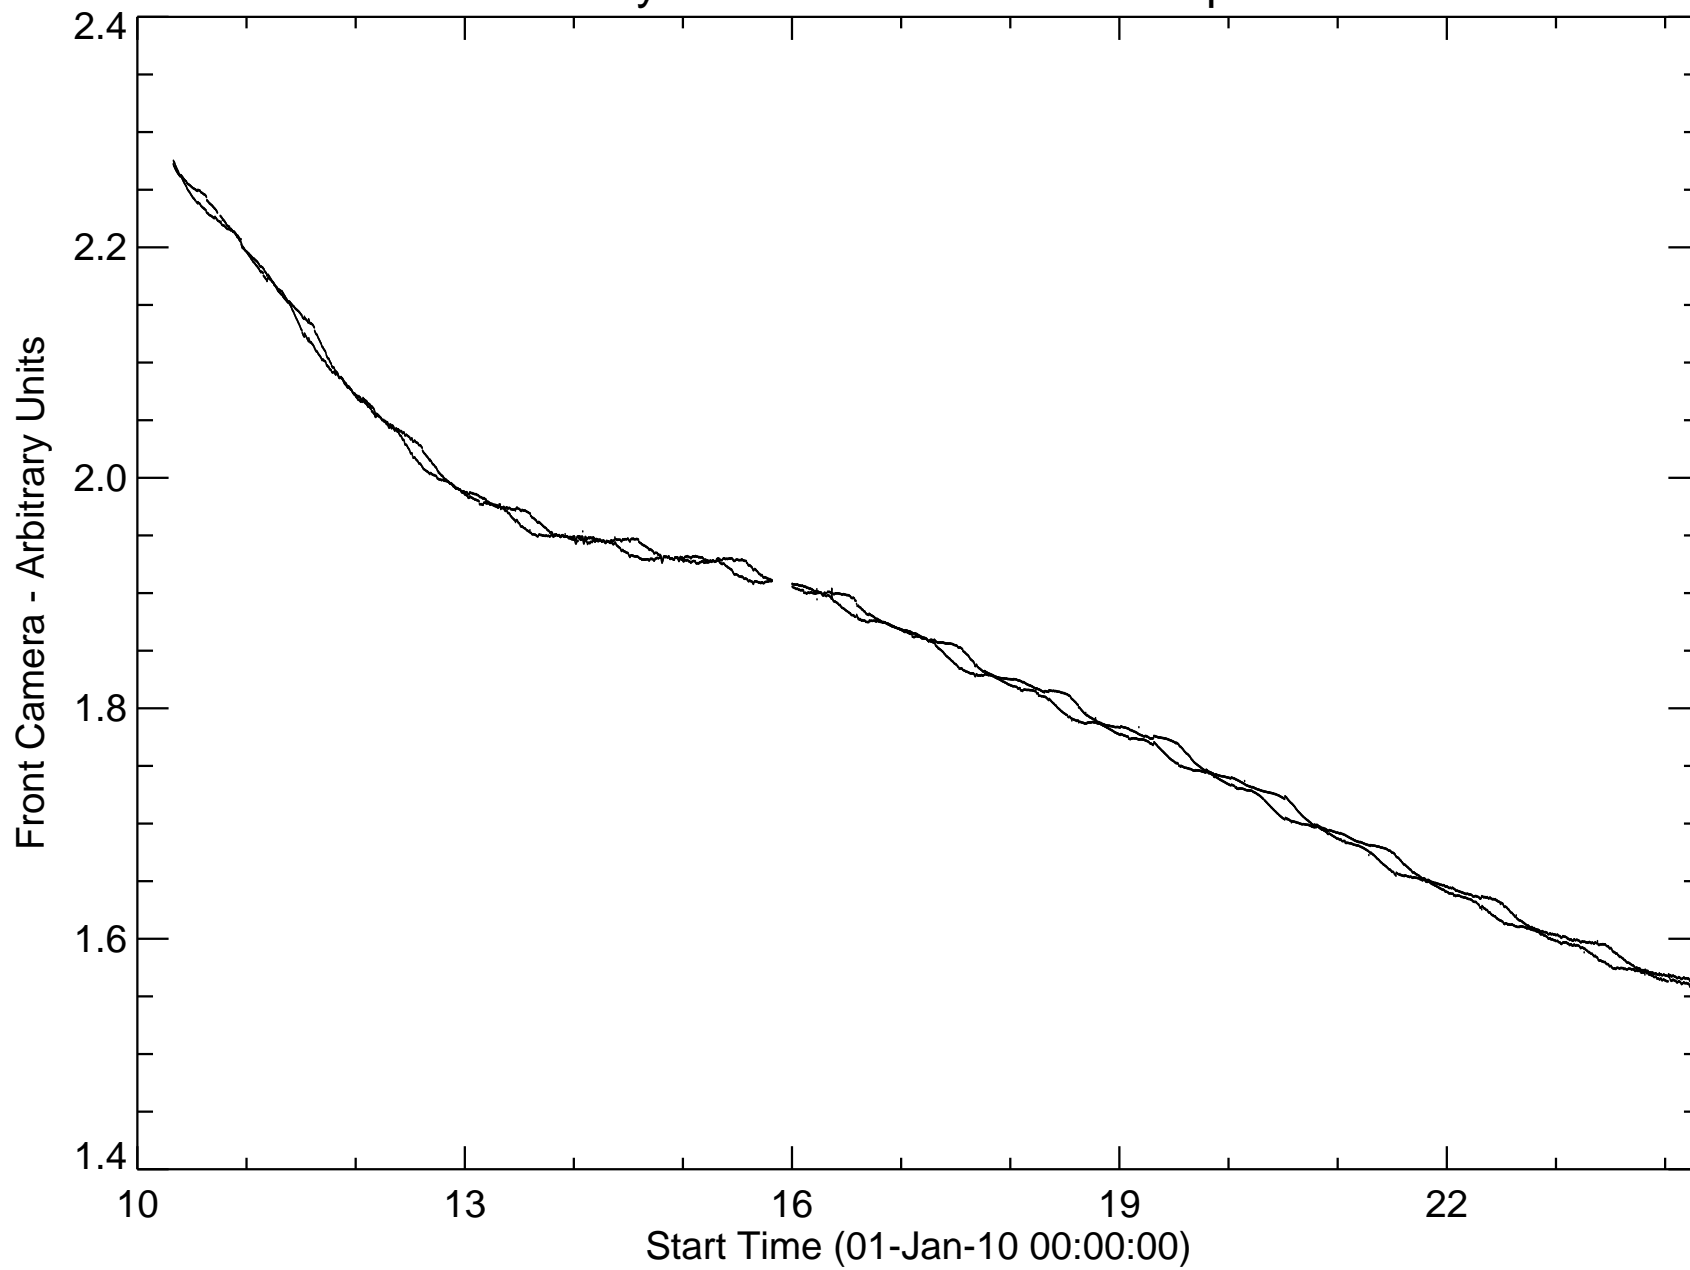

HMI Continuum Tuned Intensity Mean

HMI Intensity Mean - Distance Corrected

HMI Intensity Mean - Distance and Crop Corrected