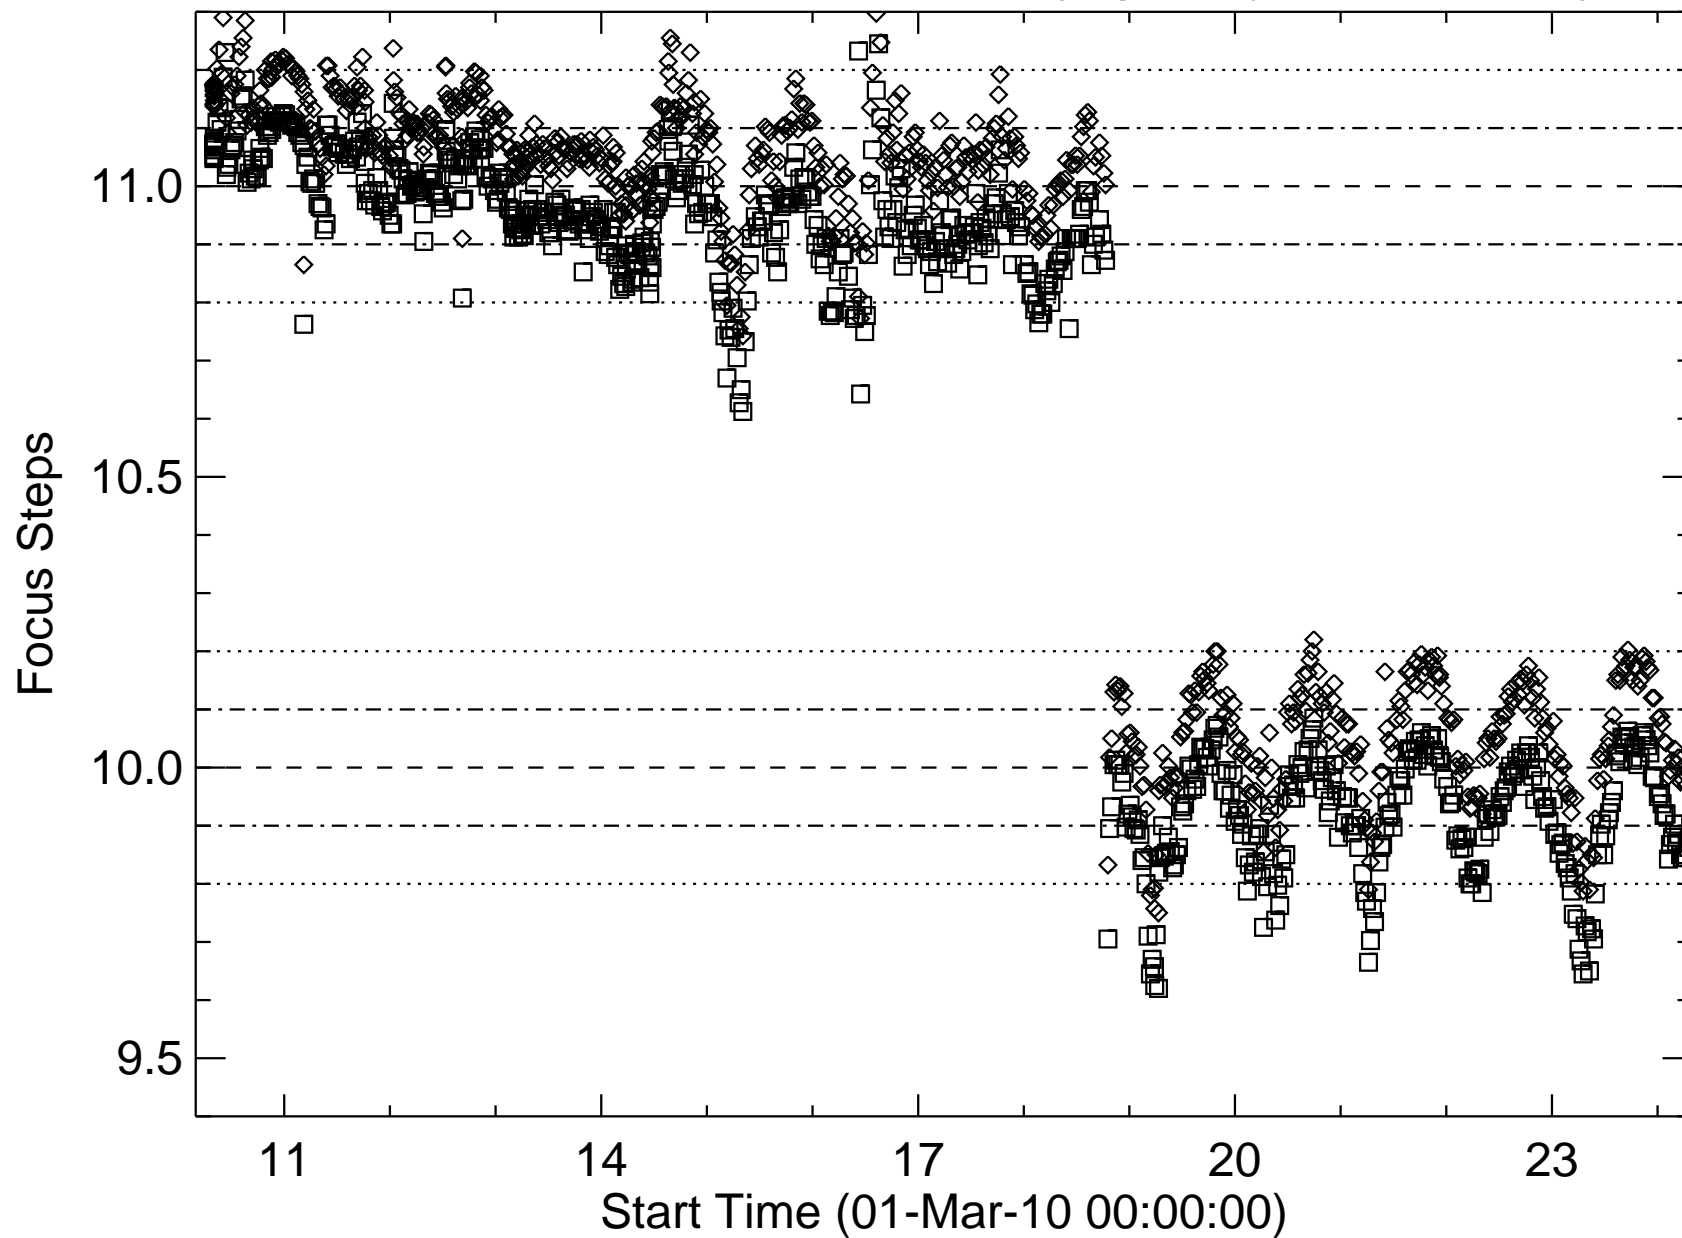

HMI Best Focus for Cameras Side_1 (square) & Front_2 (diamond)

HMI Best Focus for Cameras Side_1 (square) & Front_2 (diamond)

Focus Difference between Cameras Side_1 & Front_2