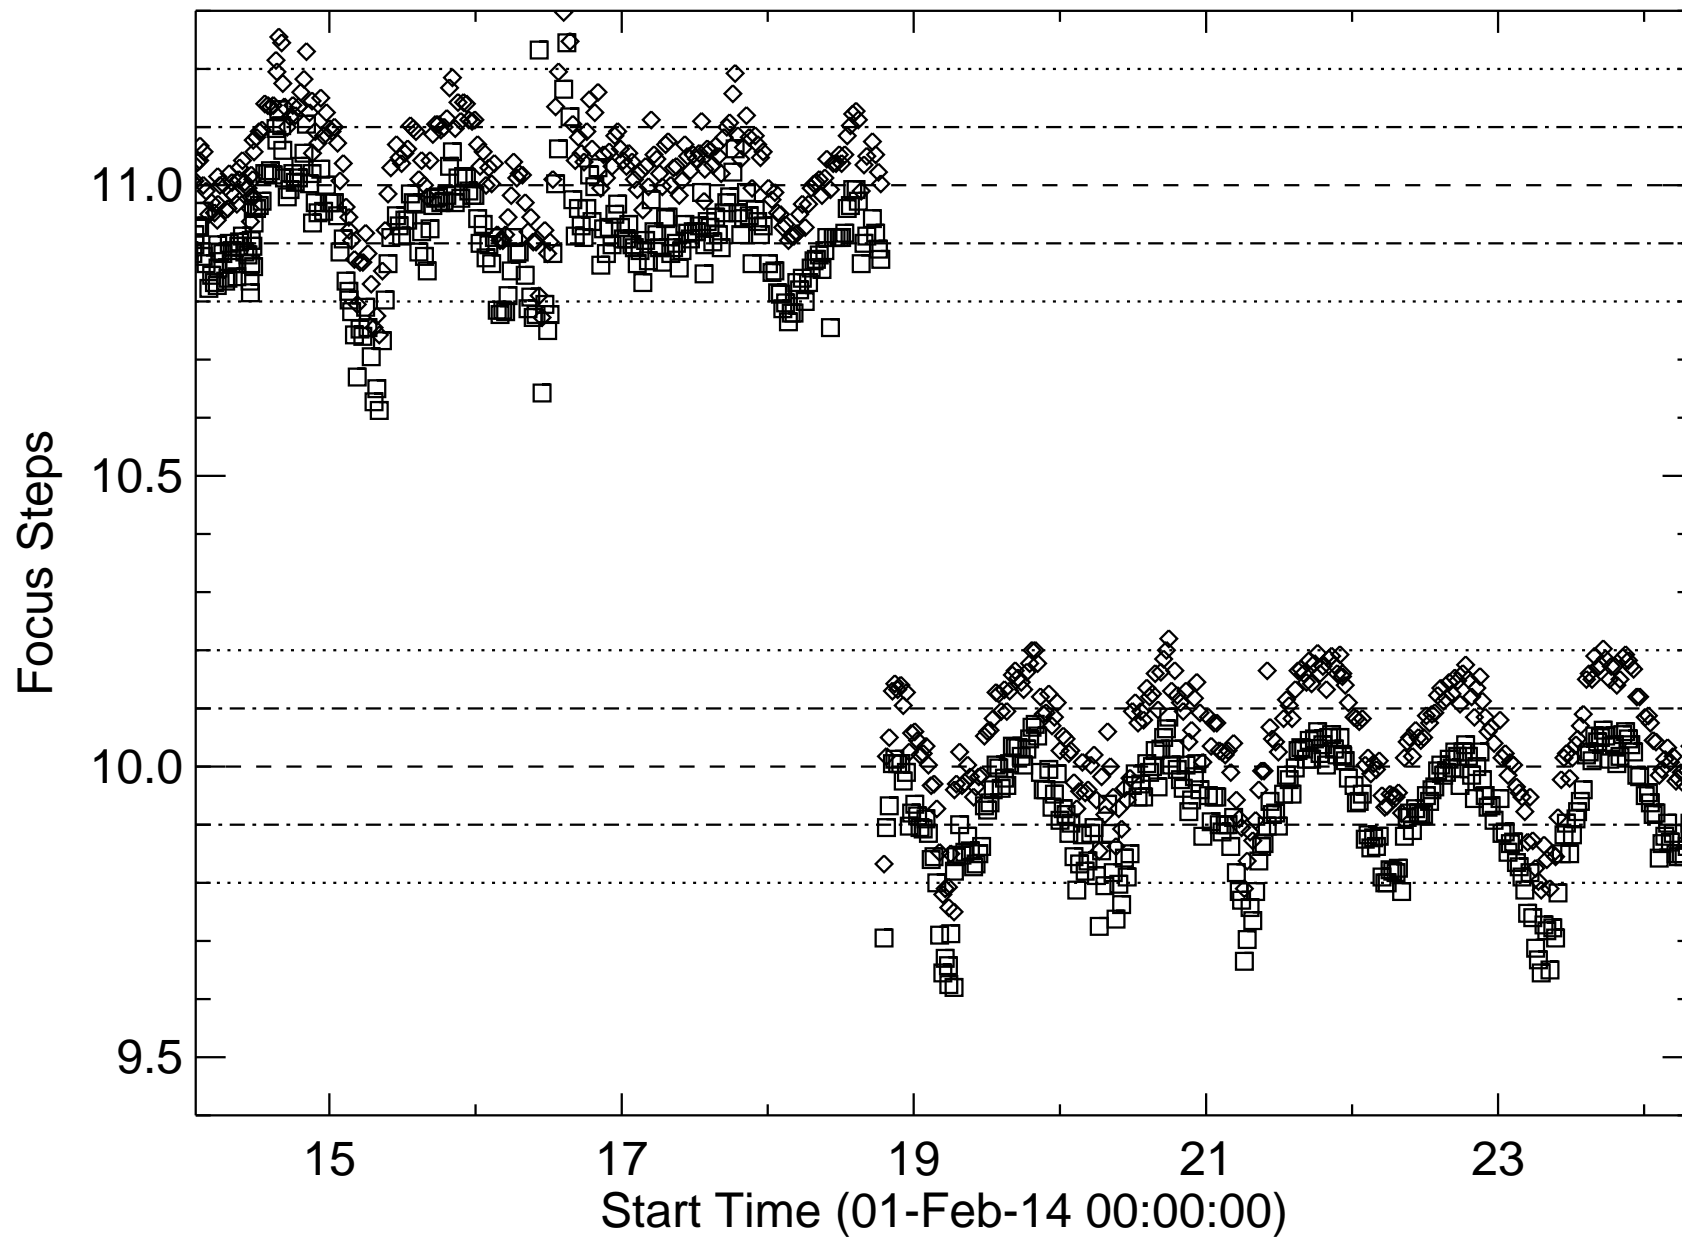

HMI Best Focus for Cameras Side_1 (square) & Front_2 (diamond)

HMI Best Focus for Cameras Side_1 (square) & Front_2 (diamond)

Focus Difference between Cameras Side_1 & Front_2